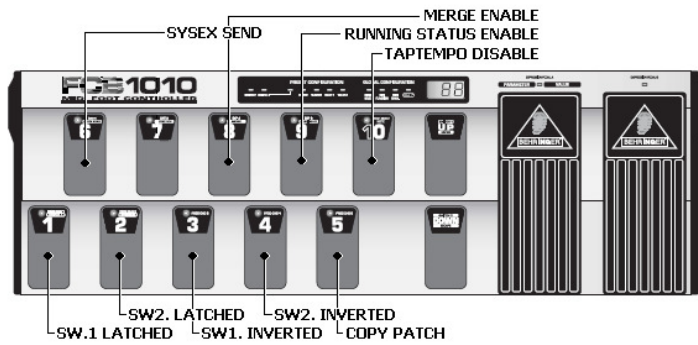

FCB1010 GLOBAL SETUP

MIDI CHANNEL FOR :

FCB1010 PRESET SETUP

MIDI FUNCTION SETUP FOR :