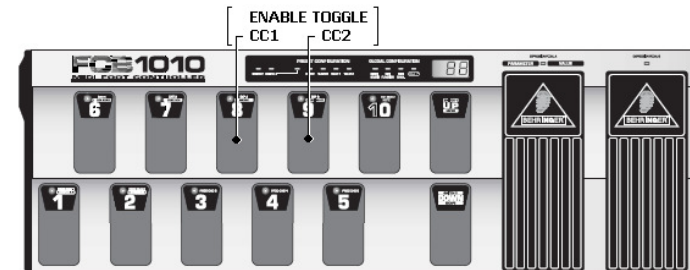

FCB1010 GLOBAL SETUP

MIDI CHANNEL FOR :

FCB1010 PRESET SETUP

MIDI FUNCTION SETUP FOR :