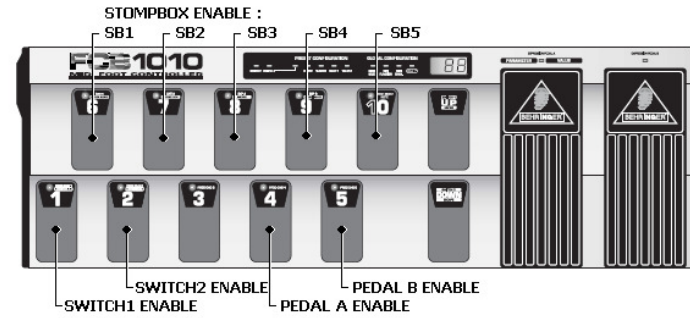

FCB1010 GLOBAL SETUP

MIDI CHANNEL FOR :

FCB1010 PRESET SETUP

MIDI FUNCTION SETUP FOR :