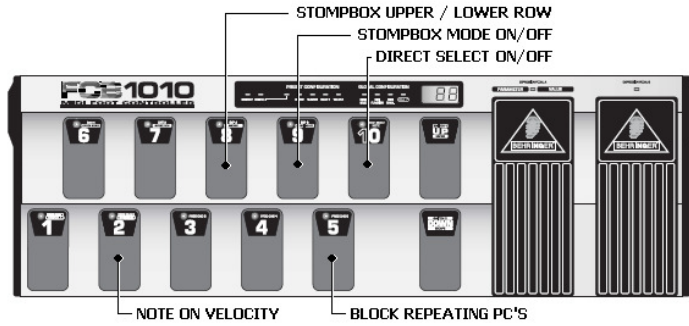

FCB1010 GLOBAL SETUP

MIDI CHANNEL FOR :

FCB1010 PRESET SETUP

MIDI FUNCTION SETUP FOR :