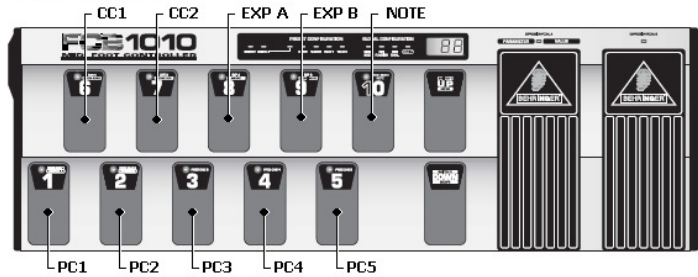

FCB1010 GLOBAL SETUP

MIDI CHANNEL FOR :

FCB1010 PRESET SETUP

MIDI FUNCTION SETUP FOR :